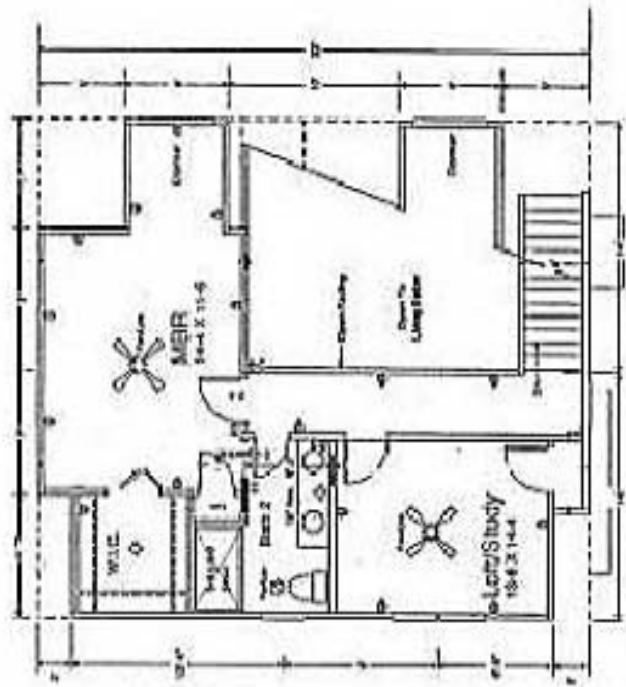

910-328-0239

THE CAPE

1528 Sq. Ft.

Spectacular 3 bedroom, 2 bath vacation or permanent home that will fit on a 50' wide lot. Rear decks that can be

FIRST FLOOR

SECOND FLOOR