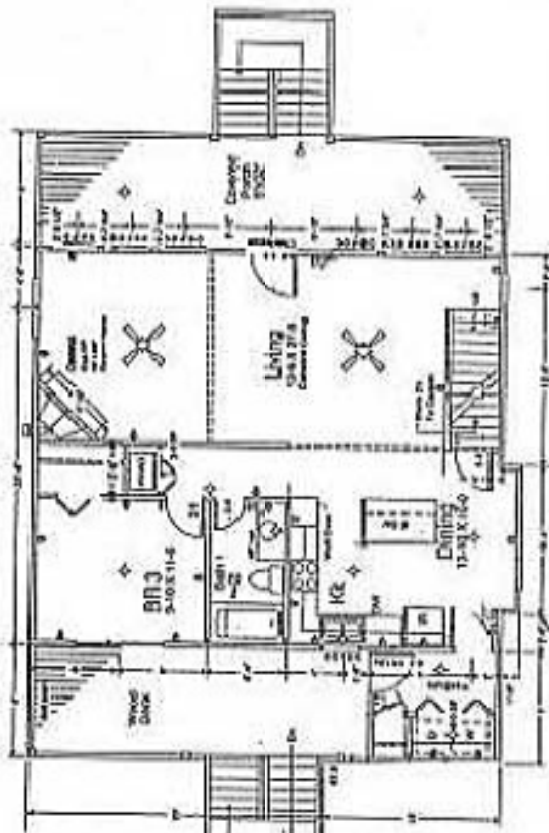

910-328-0239

THE CAPE

1528 Sq. Ft.

Spectacular 3 bedroom, 2 bath vacation or permanent home that will fit on a 50' wide lot. Rear decks that can be

FIRST FLOOR

SECOND FLOOR