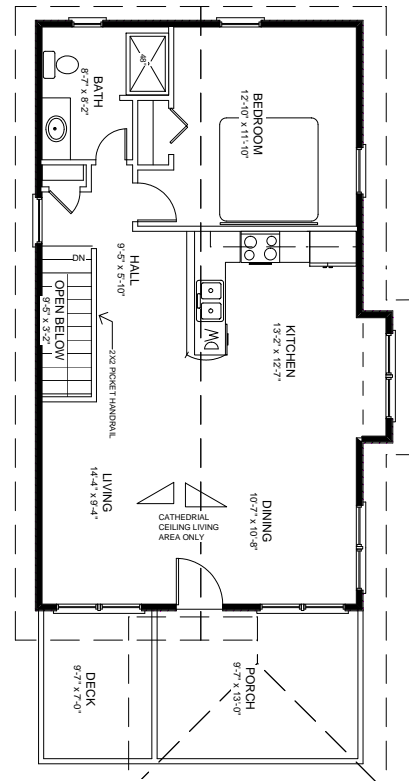

910-328-0239

Coastal Cottage

A 4 bedroom 3 bath beach retreat with cathedral ceilings and a spacious great room. This plan features a first floor deck and a second floor porch. 1613 sf

First Floor

Second Floor