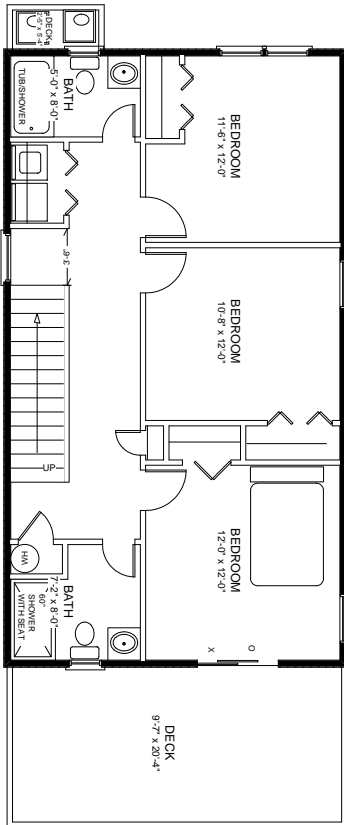

910-328-0239

Coastal Cottage

A 4 bedroom 3 bath beach retreat with cathedral ceilings and a spacious great room. This plan features a first floor deck and a second floor porch. 1613 sf

First Floor

Second Floor