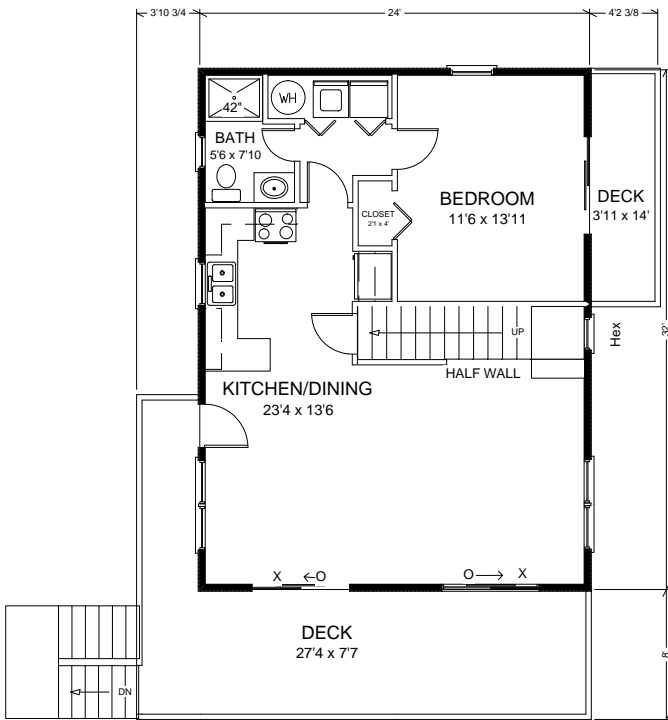

910-328-0239

1377 DUNE CREST 3BR

The unique design utilizes all available space with a generous balcony sun deck. 3 Bedrooms and 2 Baths make for a very livable and attractive Home.

First Floor

OPTIONAL 4'x8' BALCONY DECK →

Second Floor