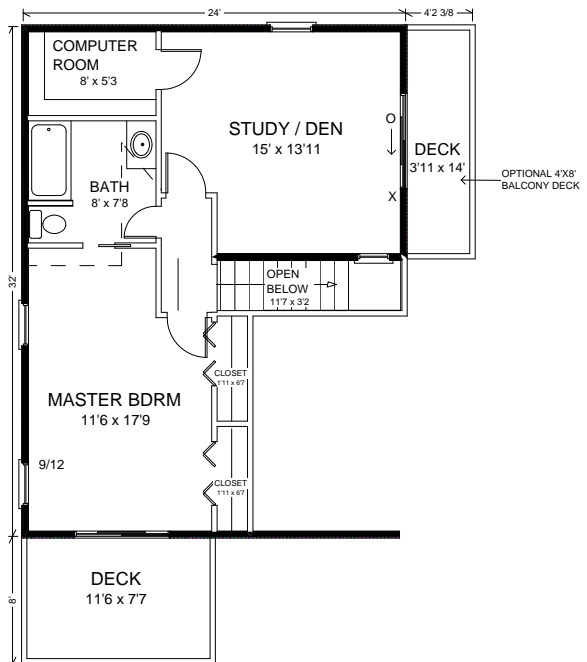

910-328-0239

1377 DUNE CREST 3BR

The unique design utilizes all available space with a generous balcony sun deck. 3 Bedrooms and 2 Baths make for a very livable and attractive Home.

First Floor

OPTIONAL 4'x8' BALCONY DECK →

Second Floor