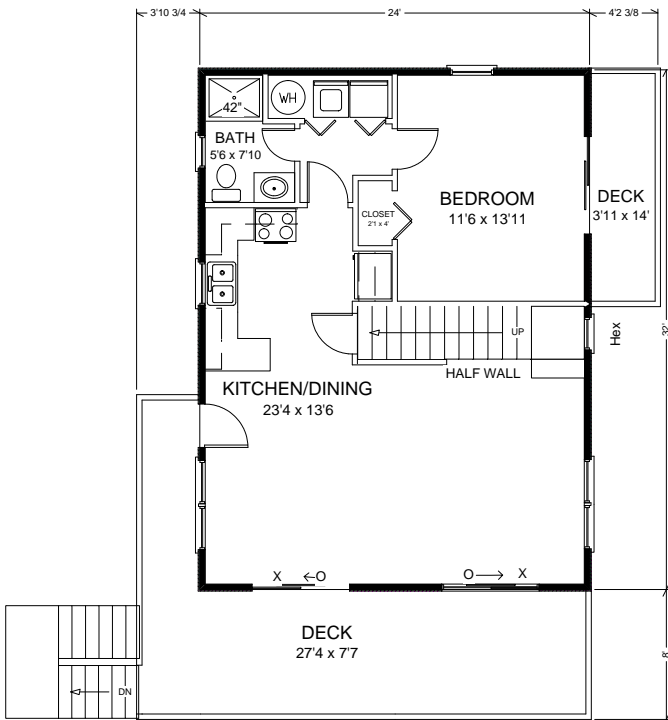

910-328-0239

DUNE CREST 3BR

The unique design utilizes all available space with a generous balcony sun deck. 3 Bedrooms and 2 Baths make for a very livable and attractive home. 1377 sf

First Floor

Second Floor