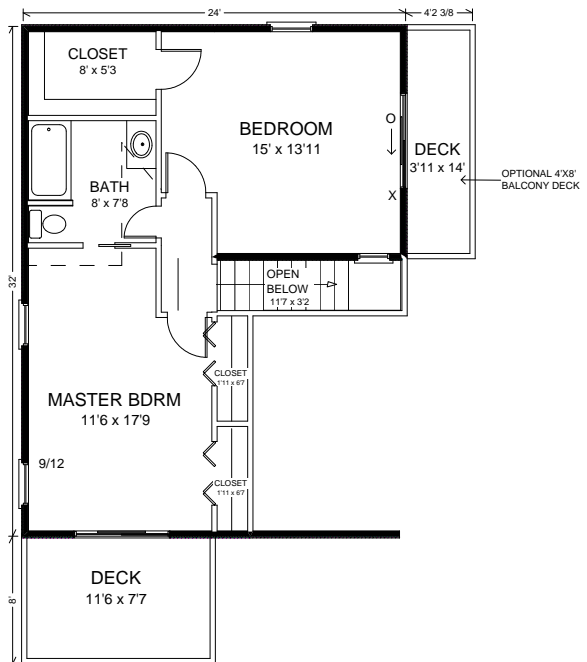

910-328-0239

DUNE CREST 3BR

The unique design utilizes all available space with a generous balcony sun deck. 3 Bedrooms and 2 Baths make for a very livable and attractive home. 1377 sf

First Floor

Second Floor