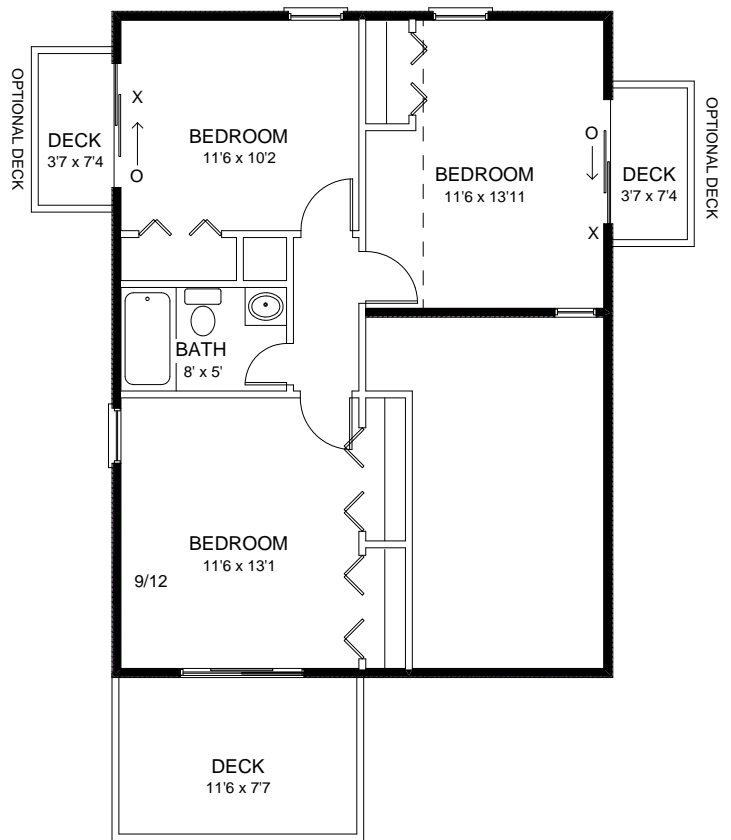

910-328-0239

THE DUNE CREST

The unique design utilizes all available space with a generous balcony sun deck. 4 Bedrooms and 2 Baths make for a very livable and attractive Home. 1377 S F

First Floor

Second Floor