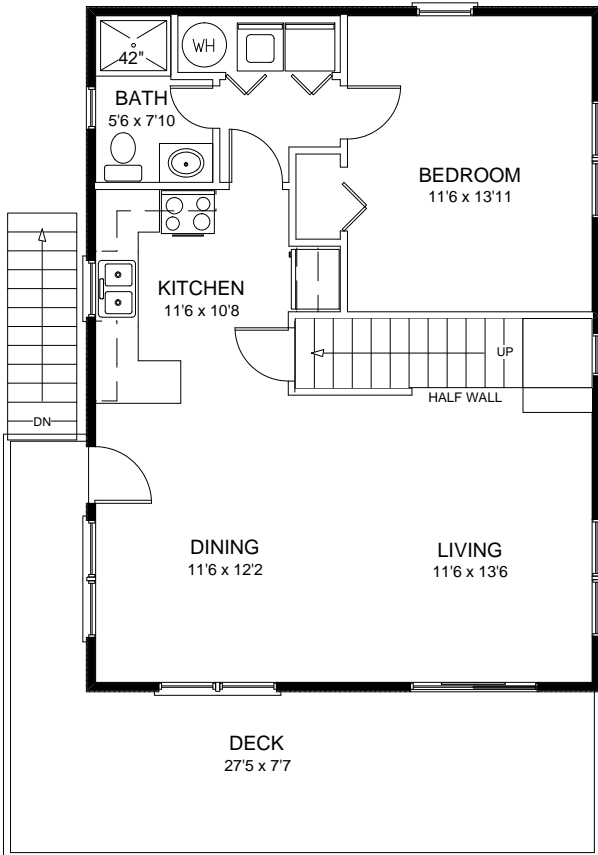

910-328-0239

THE DUNE CREST

The unique design utilizes all available space with a generous balcony sun deck. 4 Bedrooms and 2 Baths make for a very livable and attractive Home. 1377 S F

First Floor

Second Floor