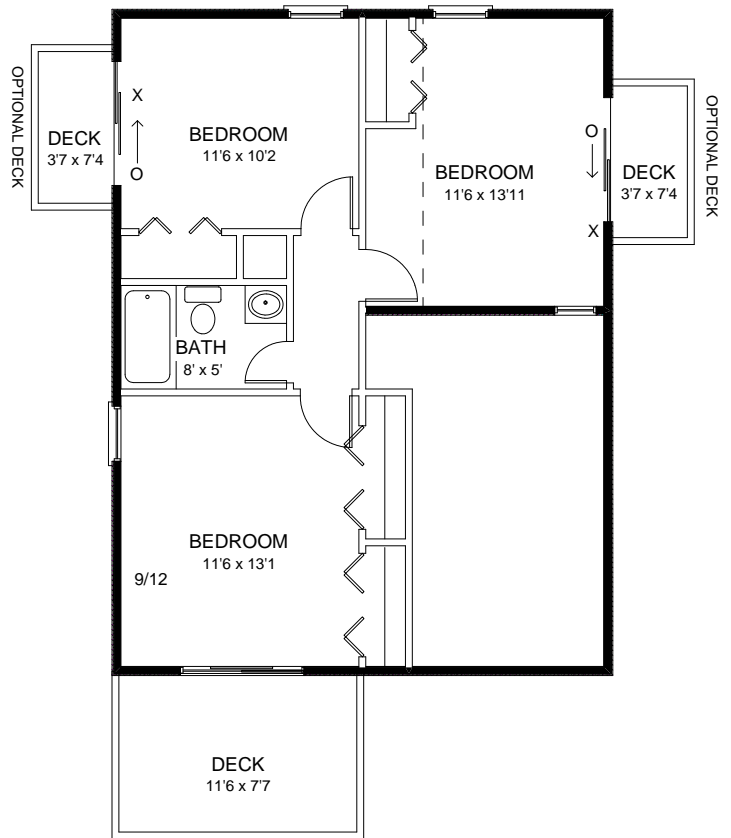

910-328-0239

THE DUNE CREST 2A DUPLEX

The unique design utilizes all available space with a generous balcony sun deck. 4 Bedrooms and 2 Baths make for a very livable and attractive Home. 1377 S F Each Side.

First Floor

Second Floor