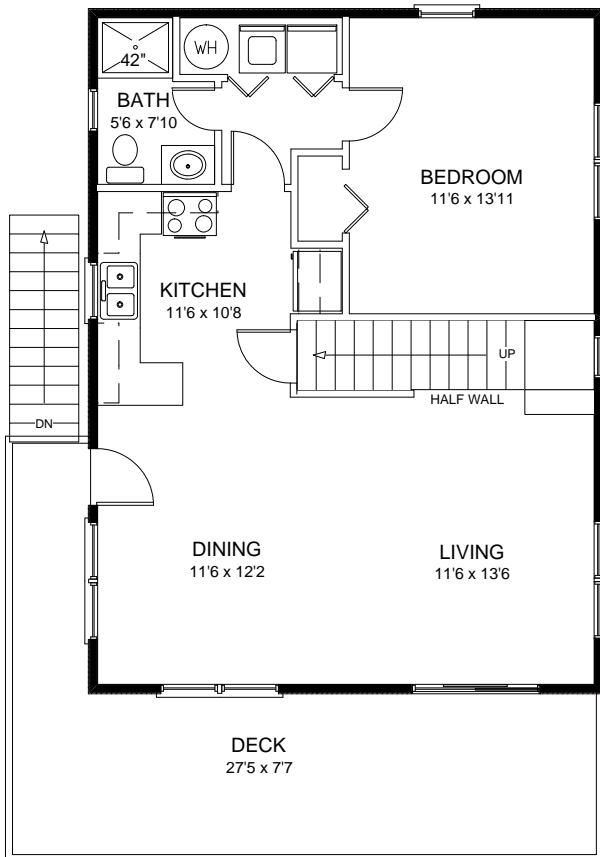

910-328-0239

THE DUNE CREST 2A DUPLEX

The unique design utilizes all available space with a generous balcony sun deck. 4 Bedrooms and 2 Baths make for a very livable and attractive Home. 1377 S F Each Side.

First Floor

Second Floor