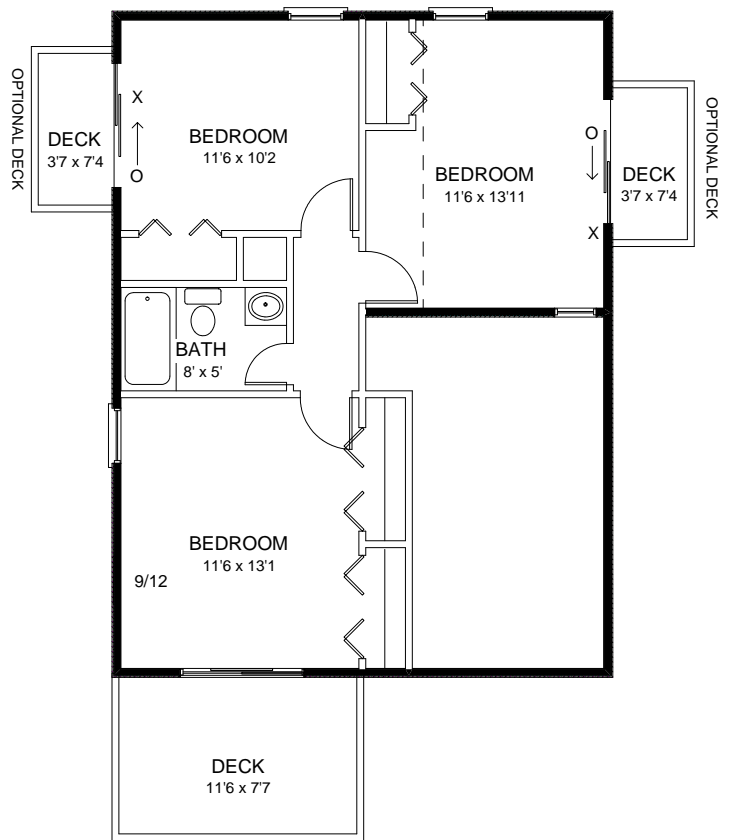

910-328-0239

THE DUNE CREST 2A DUPLEX

The unique design utilizes all available space with a generous balcony sun deck. 4 Bedrooms and 2 Baths make for a very livable and attractive home. 1377 sf Each Side.

First Floor

Second Floor