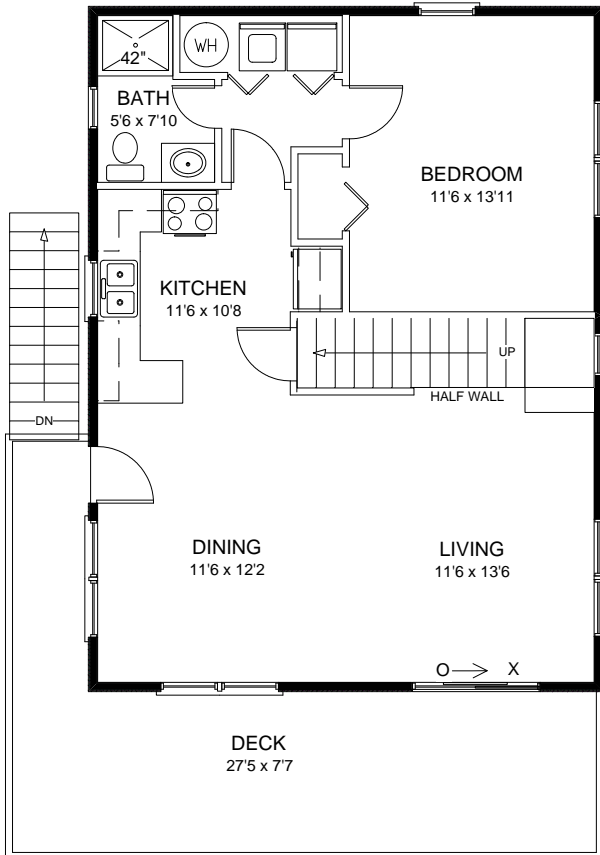

910-328-0239

THE DUNE CREST 2A DUPLEX

The unique design utilizes all available space with a generous balcony sun deck. 4 Bedrooms and 2 Baths make for a very livable and attractive home. 1377 sf Each Side.

First Floor

Second Floor