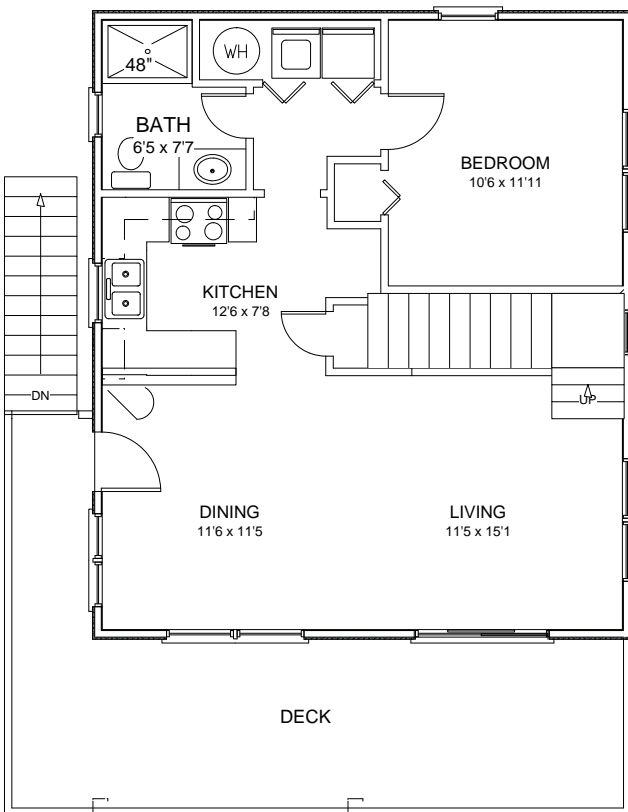

910-328-0239

DUNE CREST 3A

The unique design utilizes all available space with a generous balcony sun deck. 3 Bedrooms and 2 Baths make for a very livable and attractive Home. 1088 S F

First Floor

Second Floor