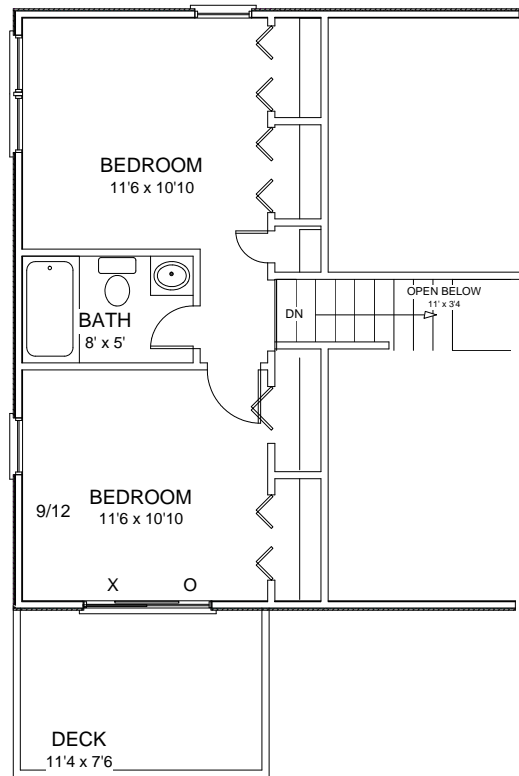

910-328-0239

DUNE CREST 3A

The unique design utilizes all available space with a generous balcony sun deck. 3 Bedrooms and 2 Baths make for a very livable and attractive Home. 1088 S F

First Floor

Second Floor