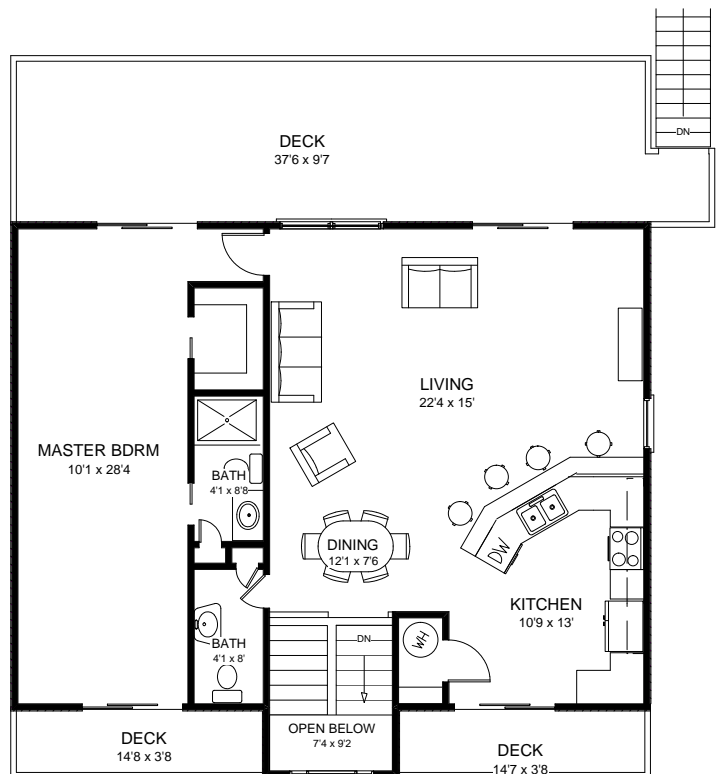

910-328-0239

KING'S MAJESTY

Spectacular 5 bedroom, 3 1/2 bath vacation or permanent home. Tastefully designed with you in mind. 2366 s f

First Floor

Second Floor