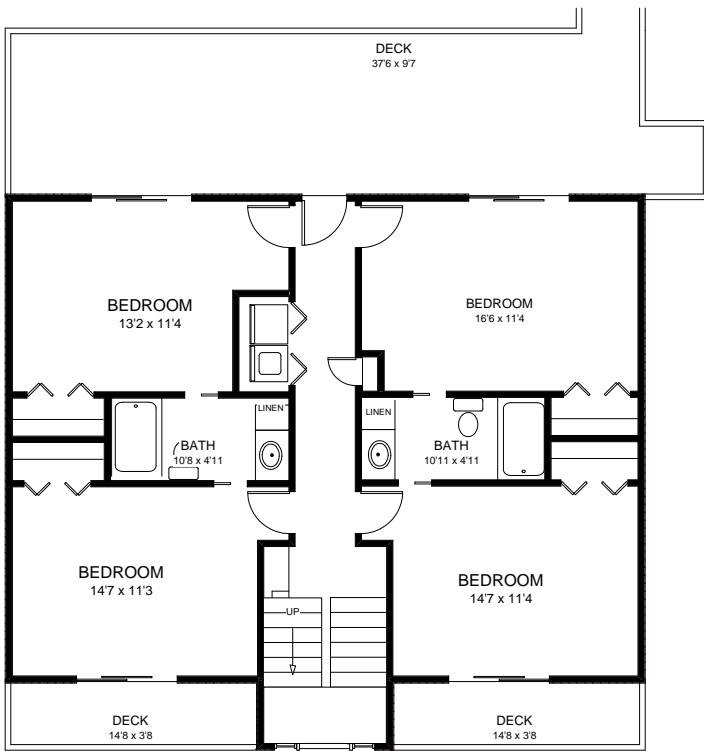

910-328-0239

KING'S MAJESTY

Spectacular 5 bedroom, 3 1/2 bath vacation or permanent home. Tastefully designed with you in mind. 2366 s f

First Floor

Second Floor