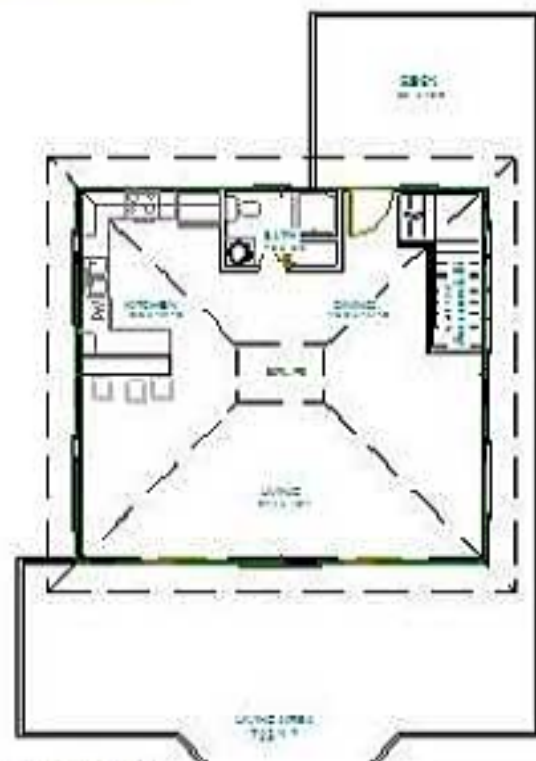

910-328-0239

THE MORNING SUN

1450 Sq. Ft.

An open second floor with cathedral ceilings complements this 3 bedroom, 2 bath vacation or permanent home. You will enjoy the openness of this home and the center skylite.

FIRST FLOOR

SECOND FLOOR