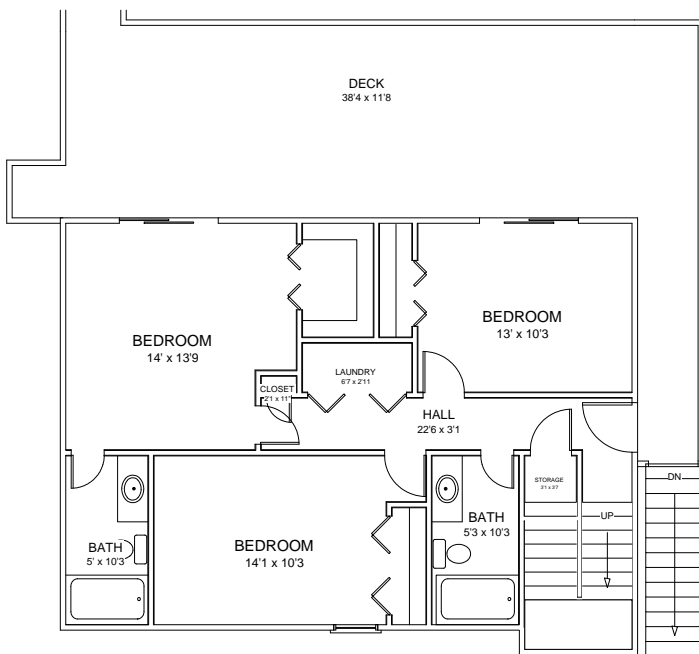

910-328-0239

THE SAND CASTLE II

This 4 bedroom 3 bath cottage is a popular design. It offers many opportunities for panoramic views of the ocean. Whether lounging on the deck or sipping coffee in the great room you can enjoy the beach life. Optional features include a covered deck, sky bump, a ground level bad weather entry, enclosed garage and/or a storage room. 1813 sf

First Floor

Second Floor