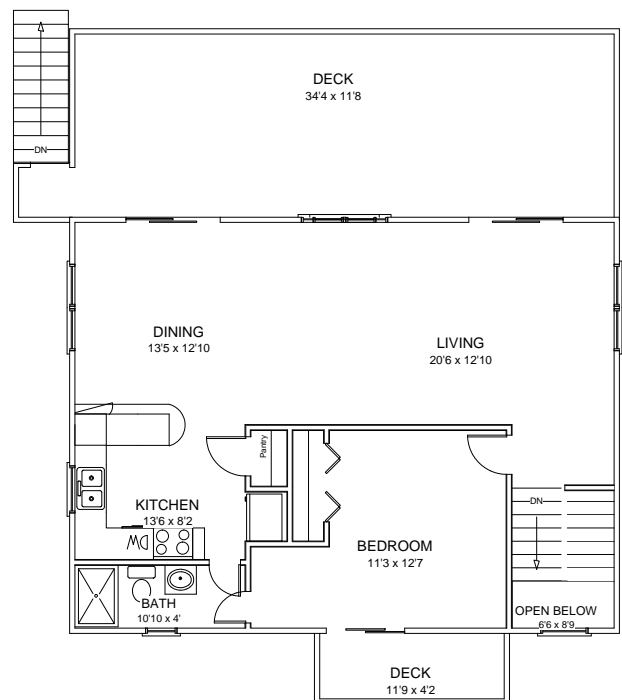

910-328-0239

THE SAND CASTLE II

This 4 bedroom 3 bath cottage is a popular design. It offers many opportunities for panoramic views of the ocean. Whether lounging on the deck or sipping coffee in the great room you can enjoy the beach life. Optional features include a covered deck, sky bump, a ground level bad weather entry, enclosed garage and/or a storage room. 1813 sf

First Floor

Second Floor