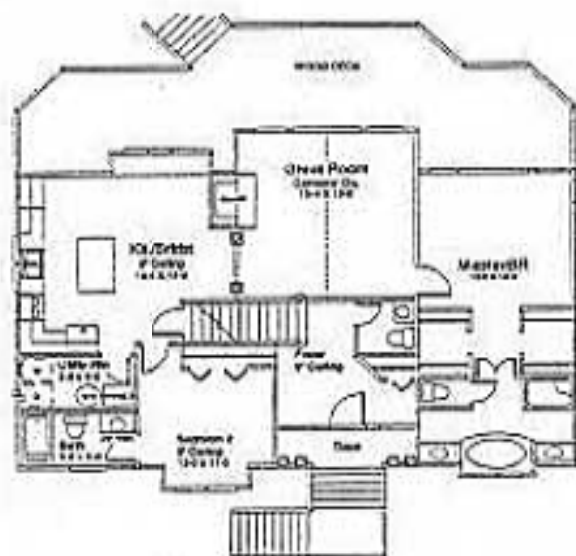

910-328-0239

Sea Splash Approx 2000 sq. ft

Enjoy the majesty of the ocean from this beautiful vacation or permanent home. An excellent rental history, permitted as a 4 bedroom 4 1/2 bath with additional guest sleeping in an over look balcony room plus a private suite on the ground level with it own bath and sitting/TV area. Large sun decks and a enclosed double garage. The enclosed right side can be finished as additional living space. Ground level is flood insured that is transferrable.

FIRST FLOOR

SECOND FLOOR