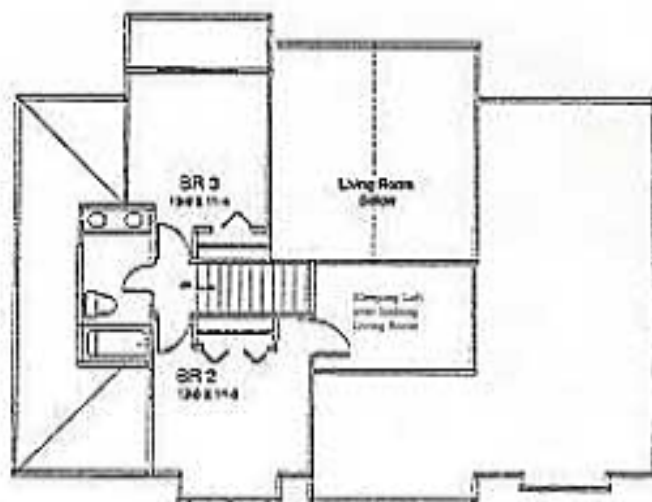

910-328-0239

Sea Splash Approx 2000 sq. ft

Enjoy the majesty of the ocean from this beautiful vacation or permanent home. An excellent rental history, permitted as a 4 bedroom 4 1/2 bath with additional guest sleeping in an over look balcony room plus a private suite on the ground level with it own bath and sitting/TV area. Large sun decks and a enclosed double garage. The enclosed right side can be finished as additional living space. Ground level is flood insured that is transferrable.

FIRST FLOOR

SECOND FLOOR