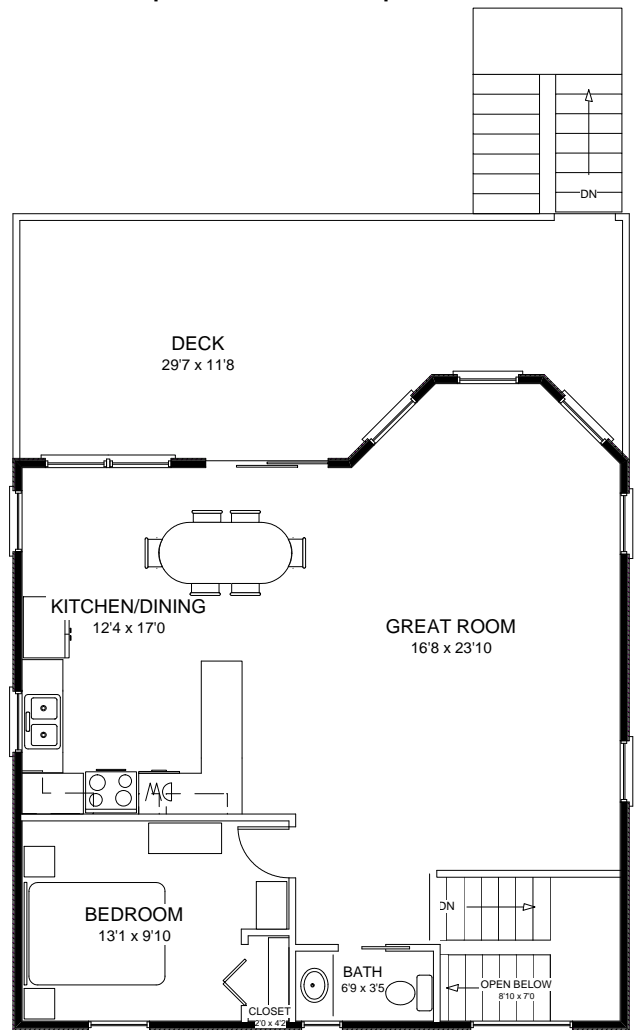

## SEA-DUCTION

An open second floor with cathedral ceilings complements this contemporary 4 bedroom 3 bath vacation home. Entertaining will be a breeze with the openness of this plan. 1738 sf

First Floor

Second Floor