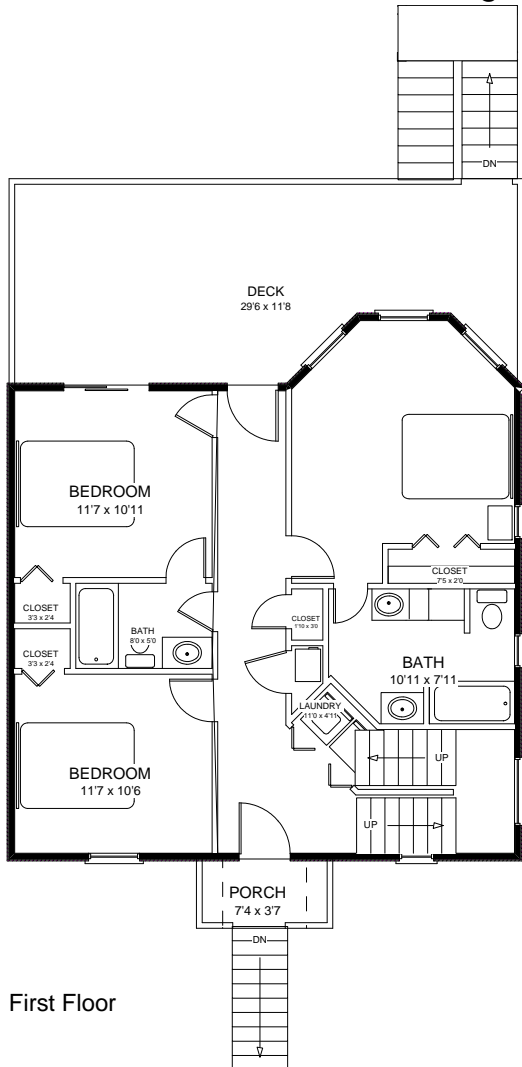

## SEA-DUCTION

An open second floor with cathedral ceilings complements this contemporary 4 bedroom 3 bath vacation home. Entertaining will be a breeze with the openness of this plan. 1738 sf

First Floor

Second Floor