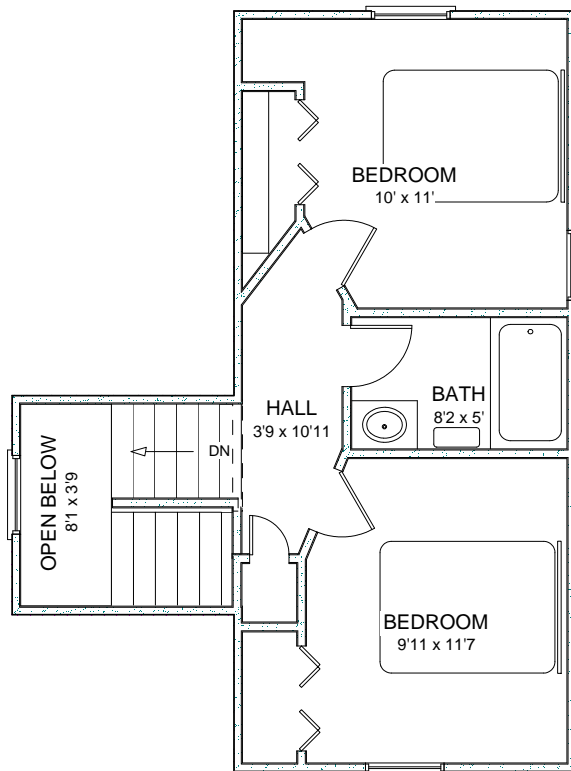

910-328-0239

SOUND HEAVEN

Enjoy this 3 bedroom, 2 1/2 bath vacation or permanent home that will fit on a 50' wide lot.. 1612 S F

First Floor

Second Floor