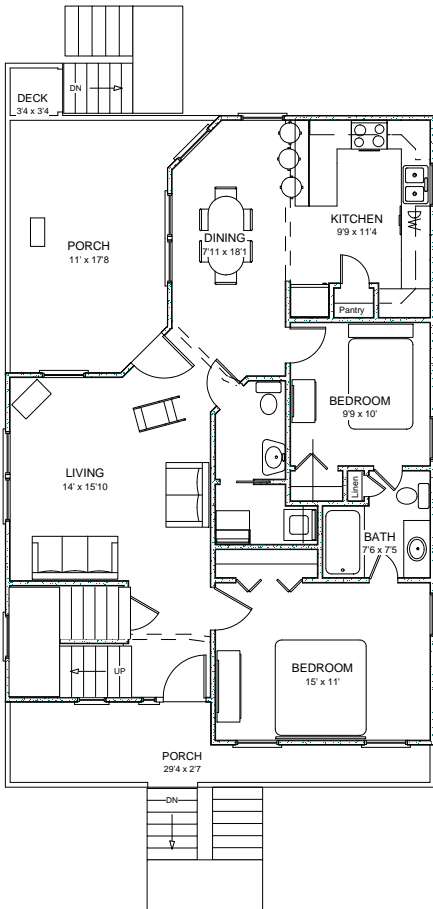

910-328-0239

SOUND HEAVEN

Enjoy this 3 bedroom, 2 1/2 bath vacation or permanent home that will fit on a 50' wide lot.. 1612 S F

First Floor

Second Floor