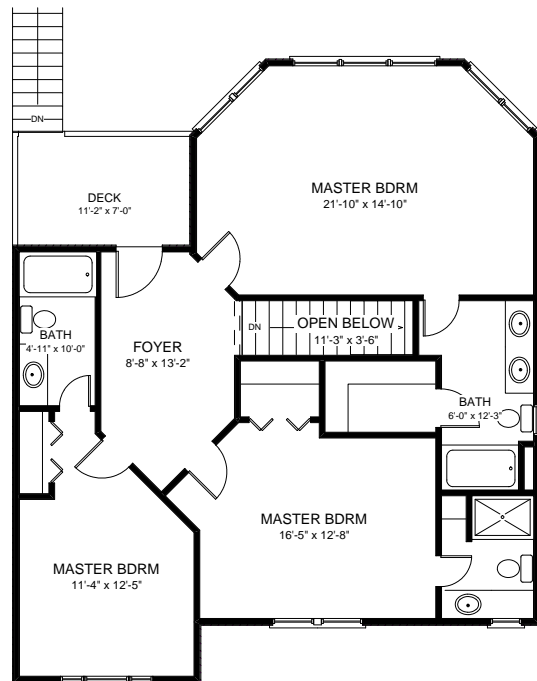

910-328-0239

SWELL DREAMS

Spectacular 4 bedroom with 3 Master Bedrooms, 4 full baths make this an ideal vacation or permanent home. Featuring an open great room, multilevel decks, and an optional enclosed garage with ground level entrance. Also available as a reverse living with living areas on the second floor. 2052 - 2252 S F

First Floor

Second Floor