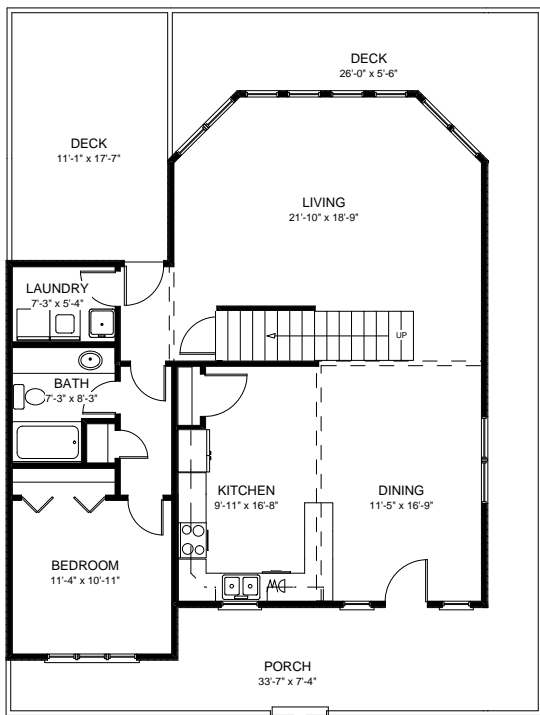

910-328-0239

SWELL DREAMS

Spectacular 4 bedroom with 3 Master Bedrooms, 4 full baths make this an ideal vacation or permanent home. Featuring an open great room, multilevel decks, and an optional enclosed garage with ground level entrance. Also available as a reverse living with living areas on the second floor. 2052 - 2252 S F

First Floor

Second Floor