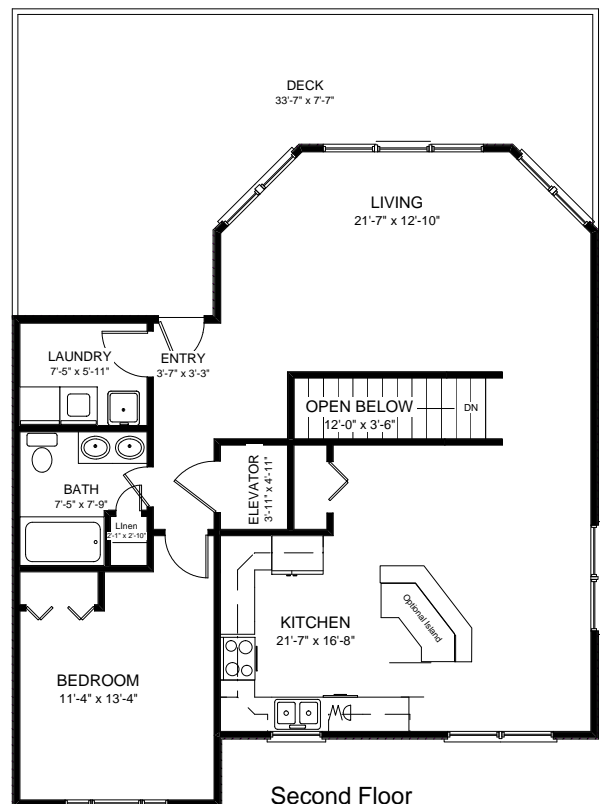

910-328-0239

SWELL DREAMS REVERSE LIVING

Spectacular 4 bedroom with 3 Master Bedrooms with an ELEVATOR, 4 full baths make this an ideal vacation or permanent home. Featuring an open great room, multilevel decks, and an optional enclosed garage with ground level entrance. Also available as a non-reverse living with living areas on the first floor. 2052 - 2252 S F

First Floor

Second Floor