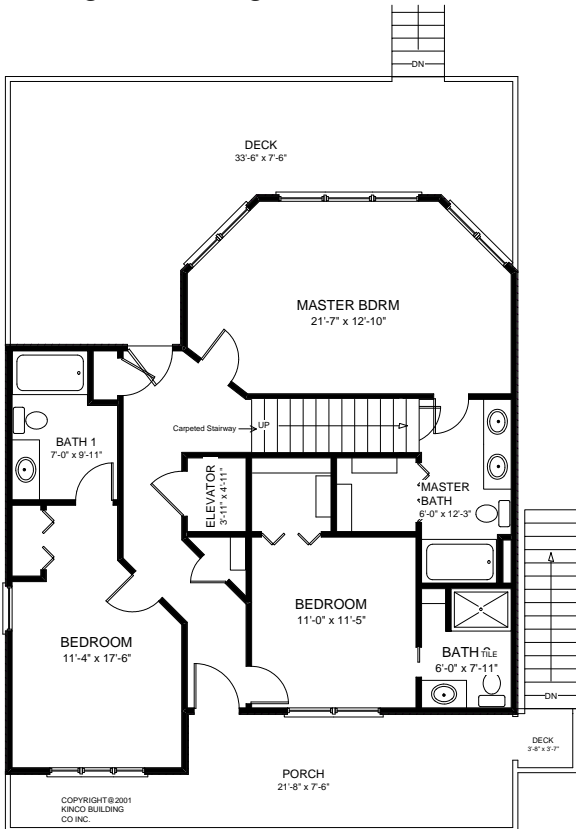

910-328-0239

SWELL DREAMS REVERSE LIVING

Spectacular 4 bedroom with 3 Master Bedrooms with an ELEVATOR, 4 full baths make this an ideal vacation or permanent home. Featuring an open great room, multilevel decks, and an optional enclosed garage with ground level entrance. Also available as a non-reverse living with living areas on the first floor. 2052 - 2252 S F

First Floor

Second Floor